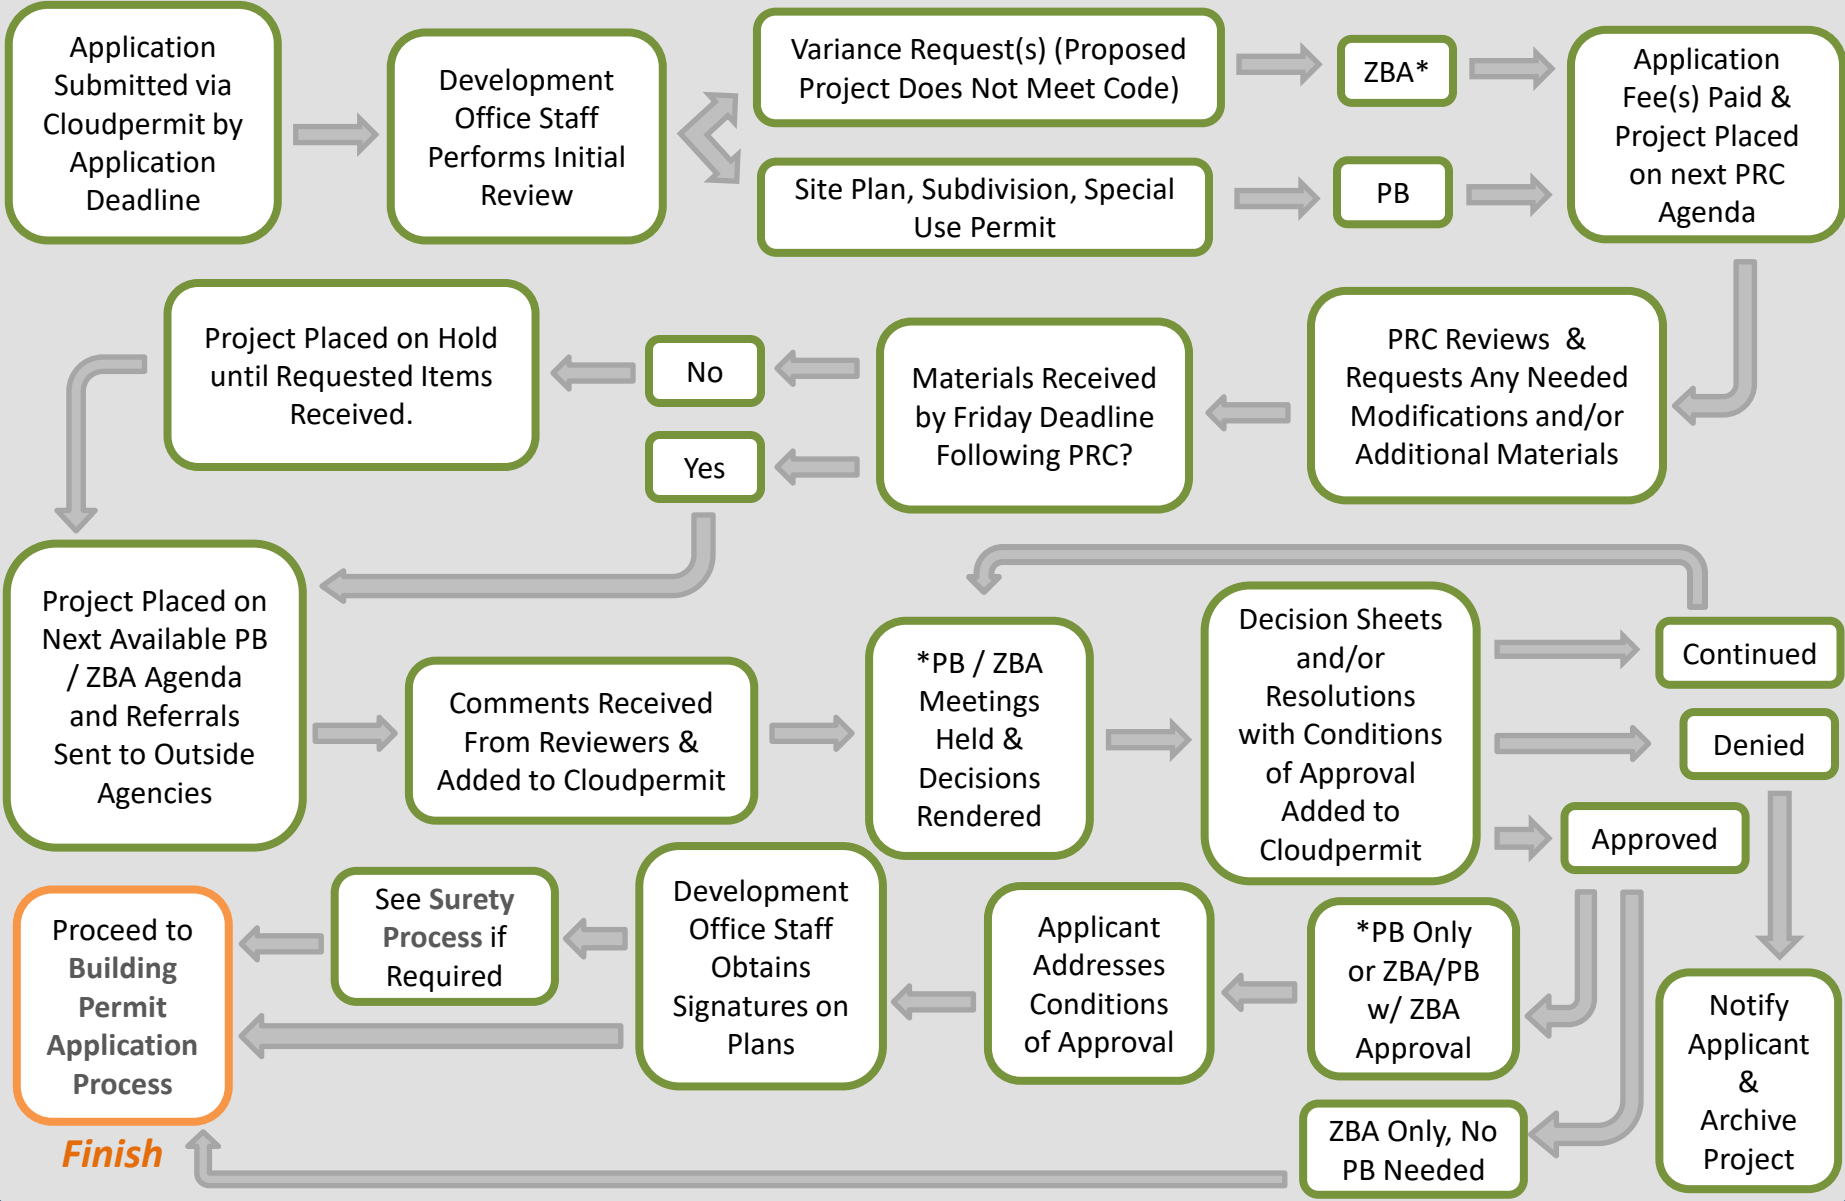

Planning & Zoning Application Process

*For ZBA/PB Combo Applications: Project will go to PB Meeting Only After Obtaining ZBA Approval

Start

Finish